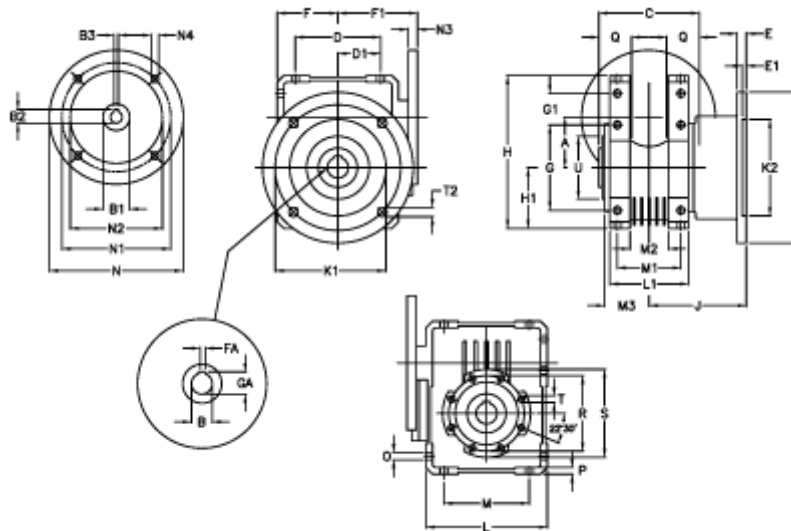

Article number: 392211005643536

Description: Worm Gear with Torque Limiter
W110 L2-UF-56-P90 B5

Measures

A = 110.10	E = 20	H = 308.0	M = 184	N4 = M10x12	U = 130
B = 42	E1 = 12	H1 = 125.0	M1 = 115	O = 14.0	
B1 E7 = 24	F = 125	J = 179.5	M2 = 69	P = 14	
B2 = 27.3	F1 = 143	K = 280	M3 = 73	Q = 45	
B3 H9 = 8	FA = 12	K1 = 230	N = 200	R = 165	
C = 155	G = 184	K2 = 170	N1 = 165	S = 200	
D = 174.0	G1 = 58.0	L = 250	N2 = 130	T = M12x19	
D1 = 82.0	GA = 45.3	L1 = 143	N3 = 0.0	T2 = 13.0	